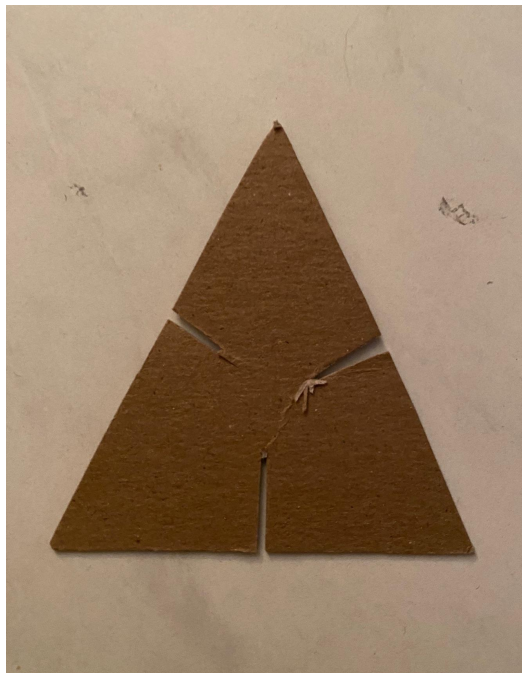

A large red square with a white border, centered on a white background. Inside the square, the text "Final Composition Project" is written in white, bold, sans-serif font, and "By Olivia Conte" is written in a smaller white, serif font below it.

# Original Cut Out