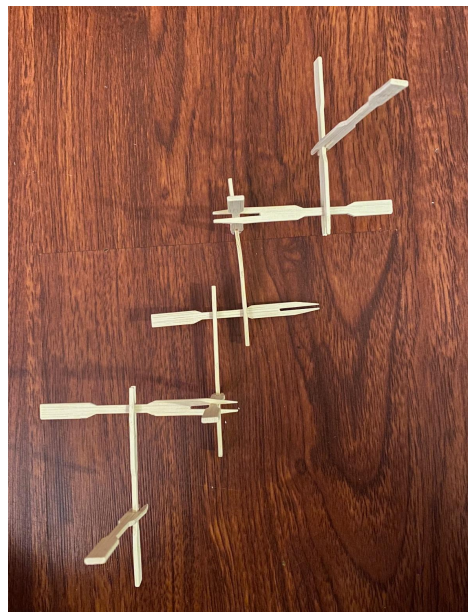

Stick Compositions