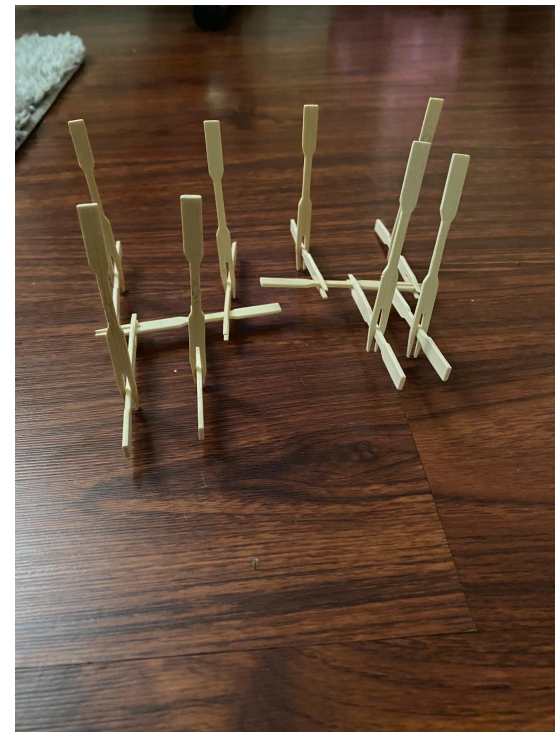

Stick Compositions